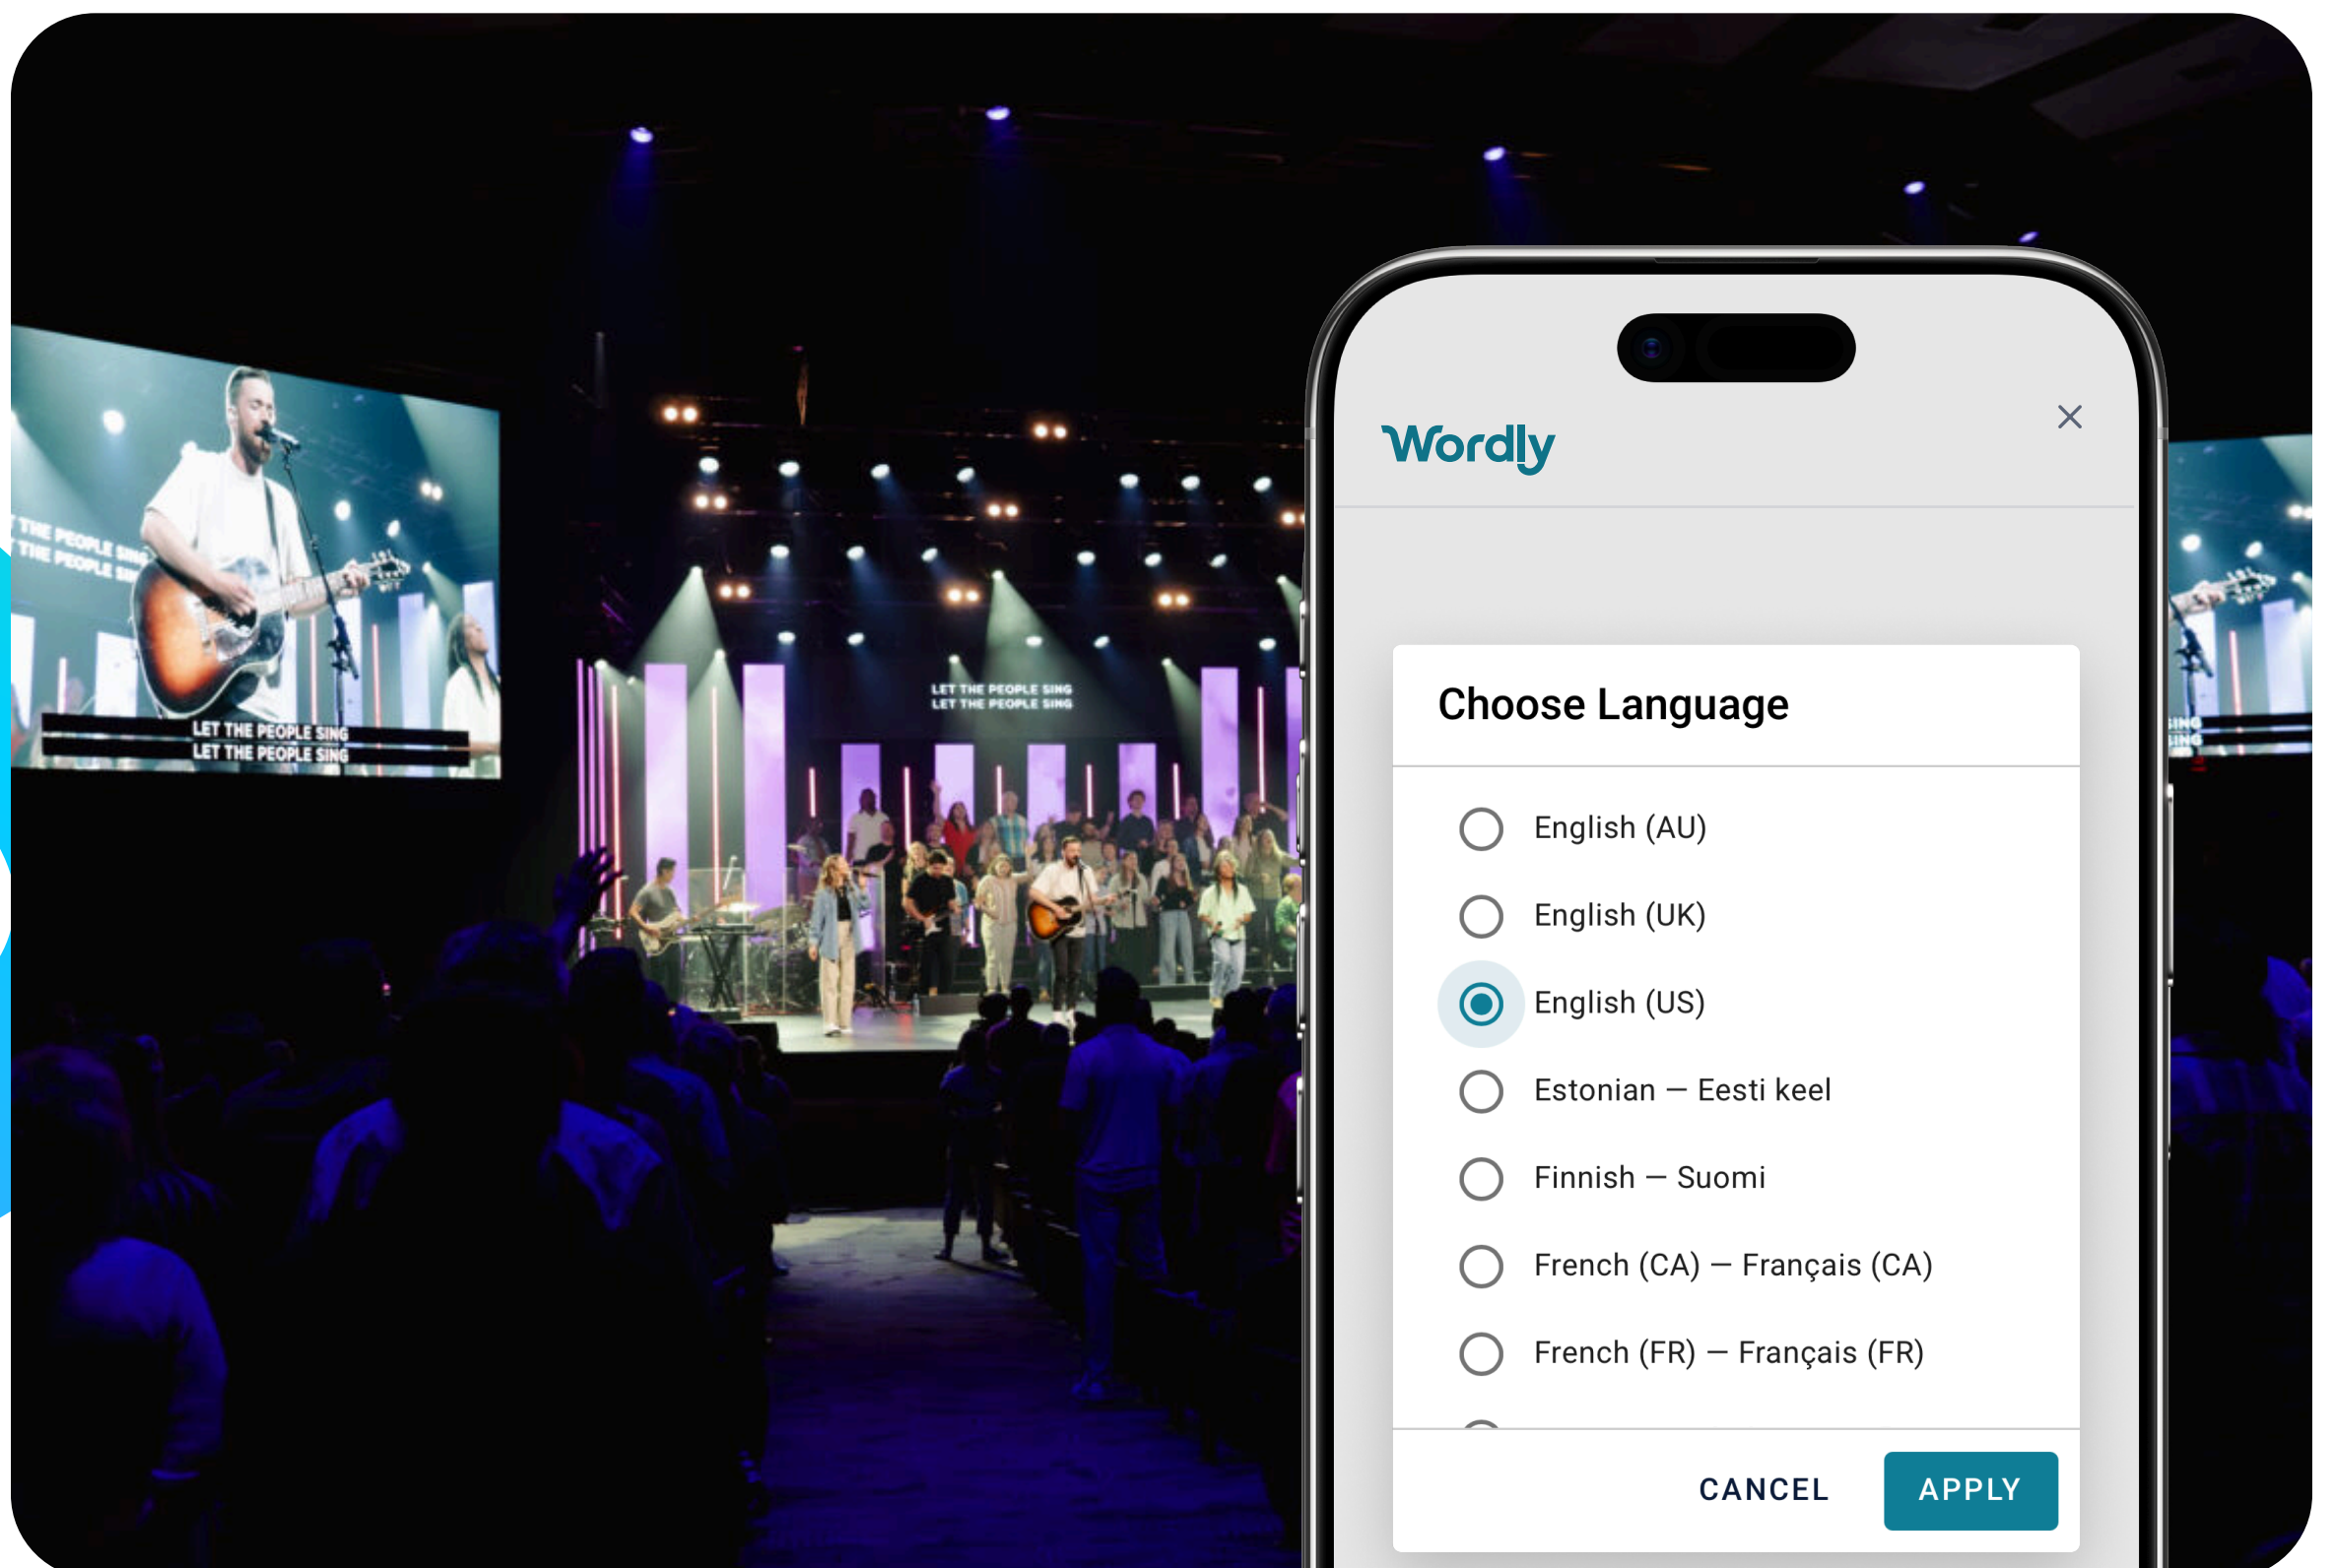

Live AI Translation and Captioning for Churches

Inclusive, Accessible, and Engaging Services