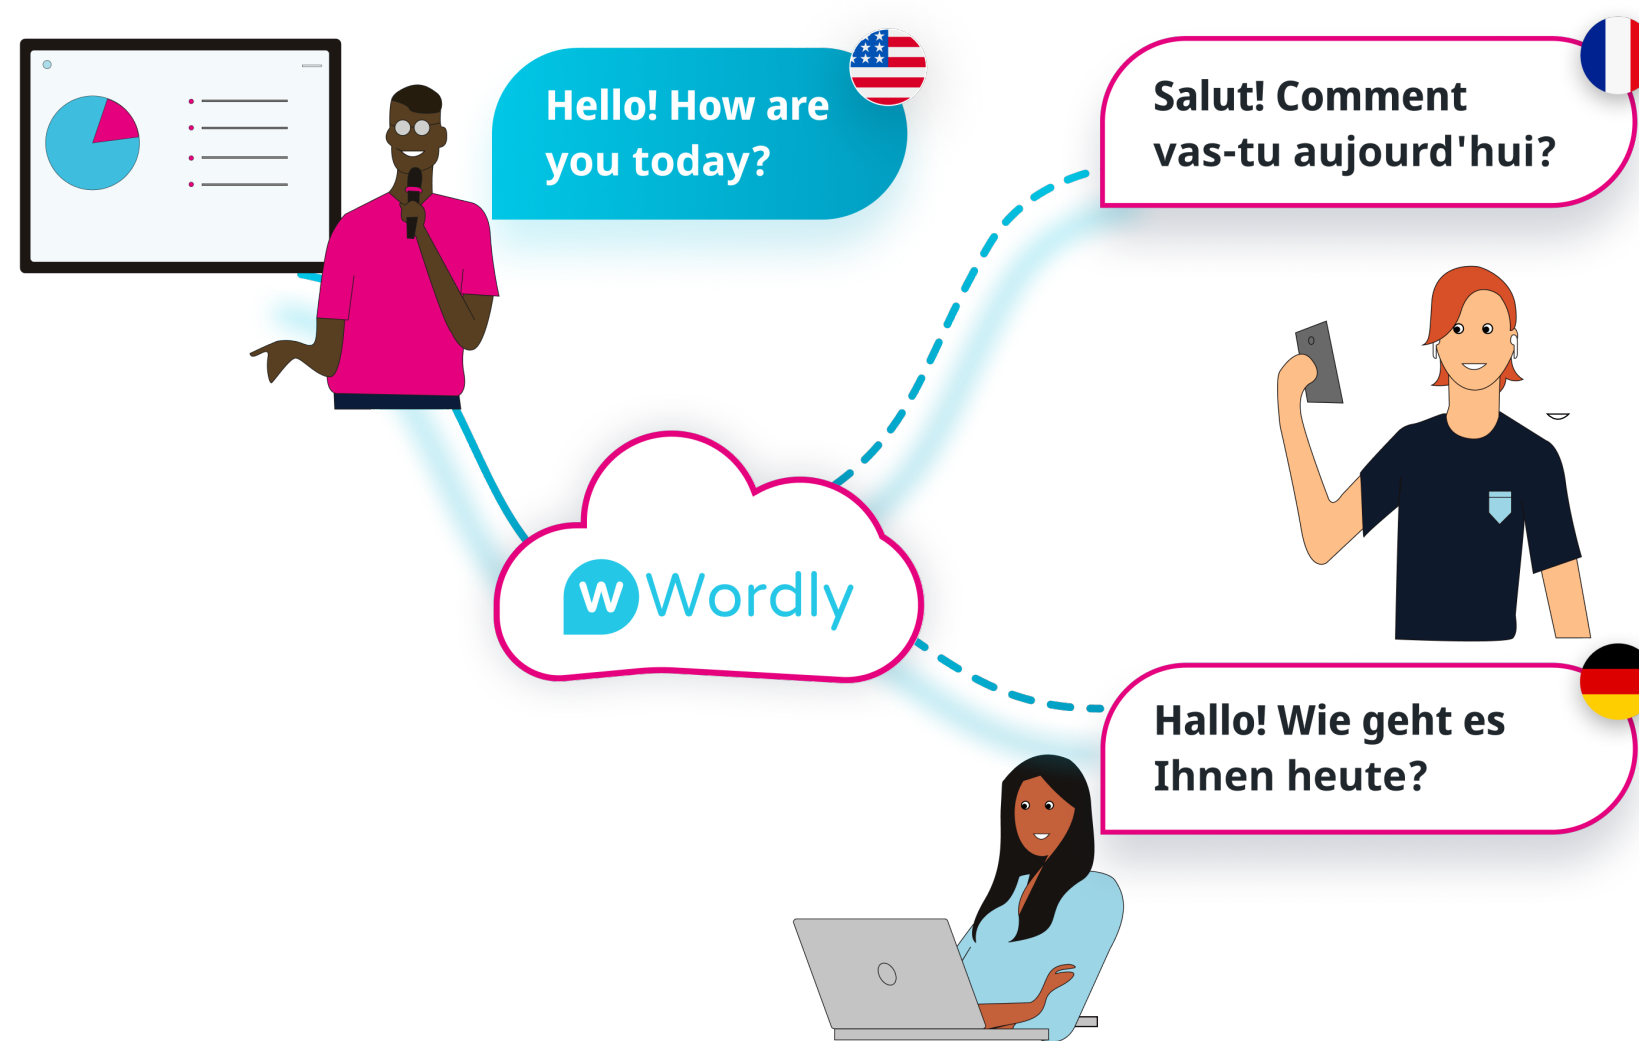

Live AI Translation and Captioning

Easy, Accurate, Secure, and Affordable

The AI Translation Leader Since 2019

Live Audio + Captions + Transcripts
Works With All Event and Video Platforms
In-Person, Virtual, Hybrid, and Webinars
Millions of Users Worldwide

Increase Engagement, Inclusion, and Productivity

Wordly provides AI-powered real-time translation for meetings, conferences, and events. Speakers' words are automatically transcribed and translated into dozens of languages. Wordly works great for both in-person and virtual gatherings. Attendees can access captions and audio translation on their mobile device or computer